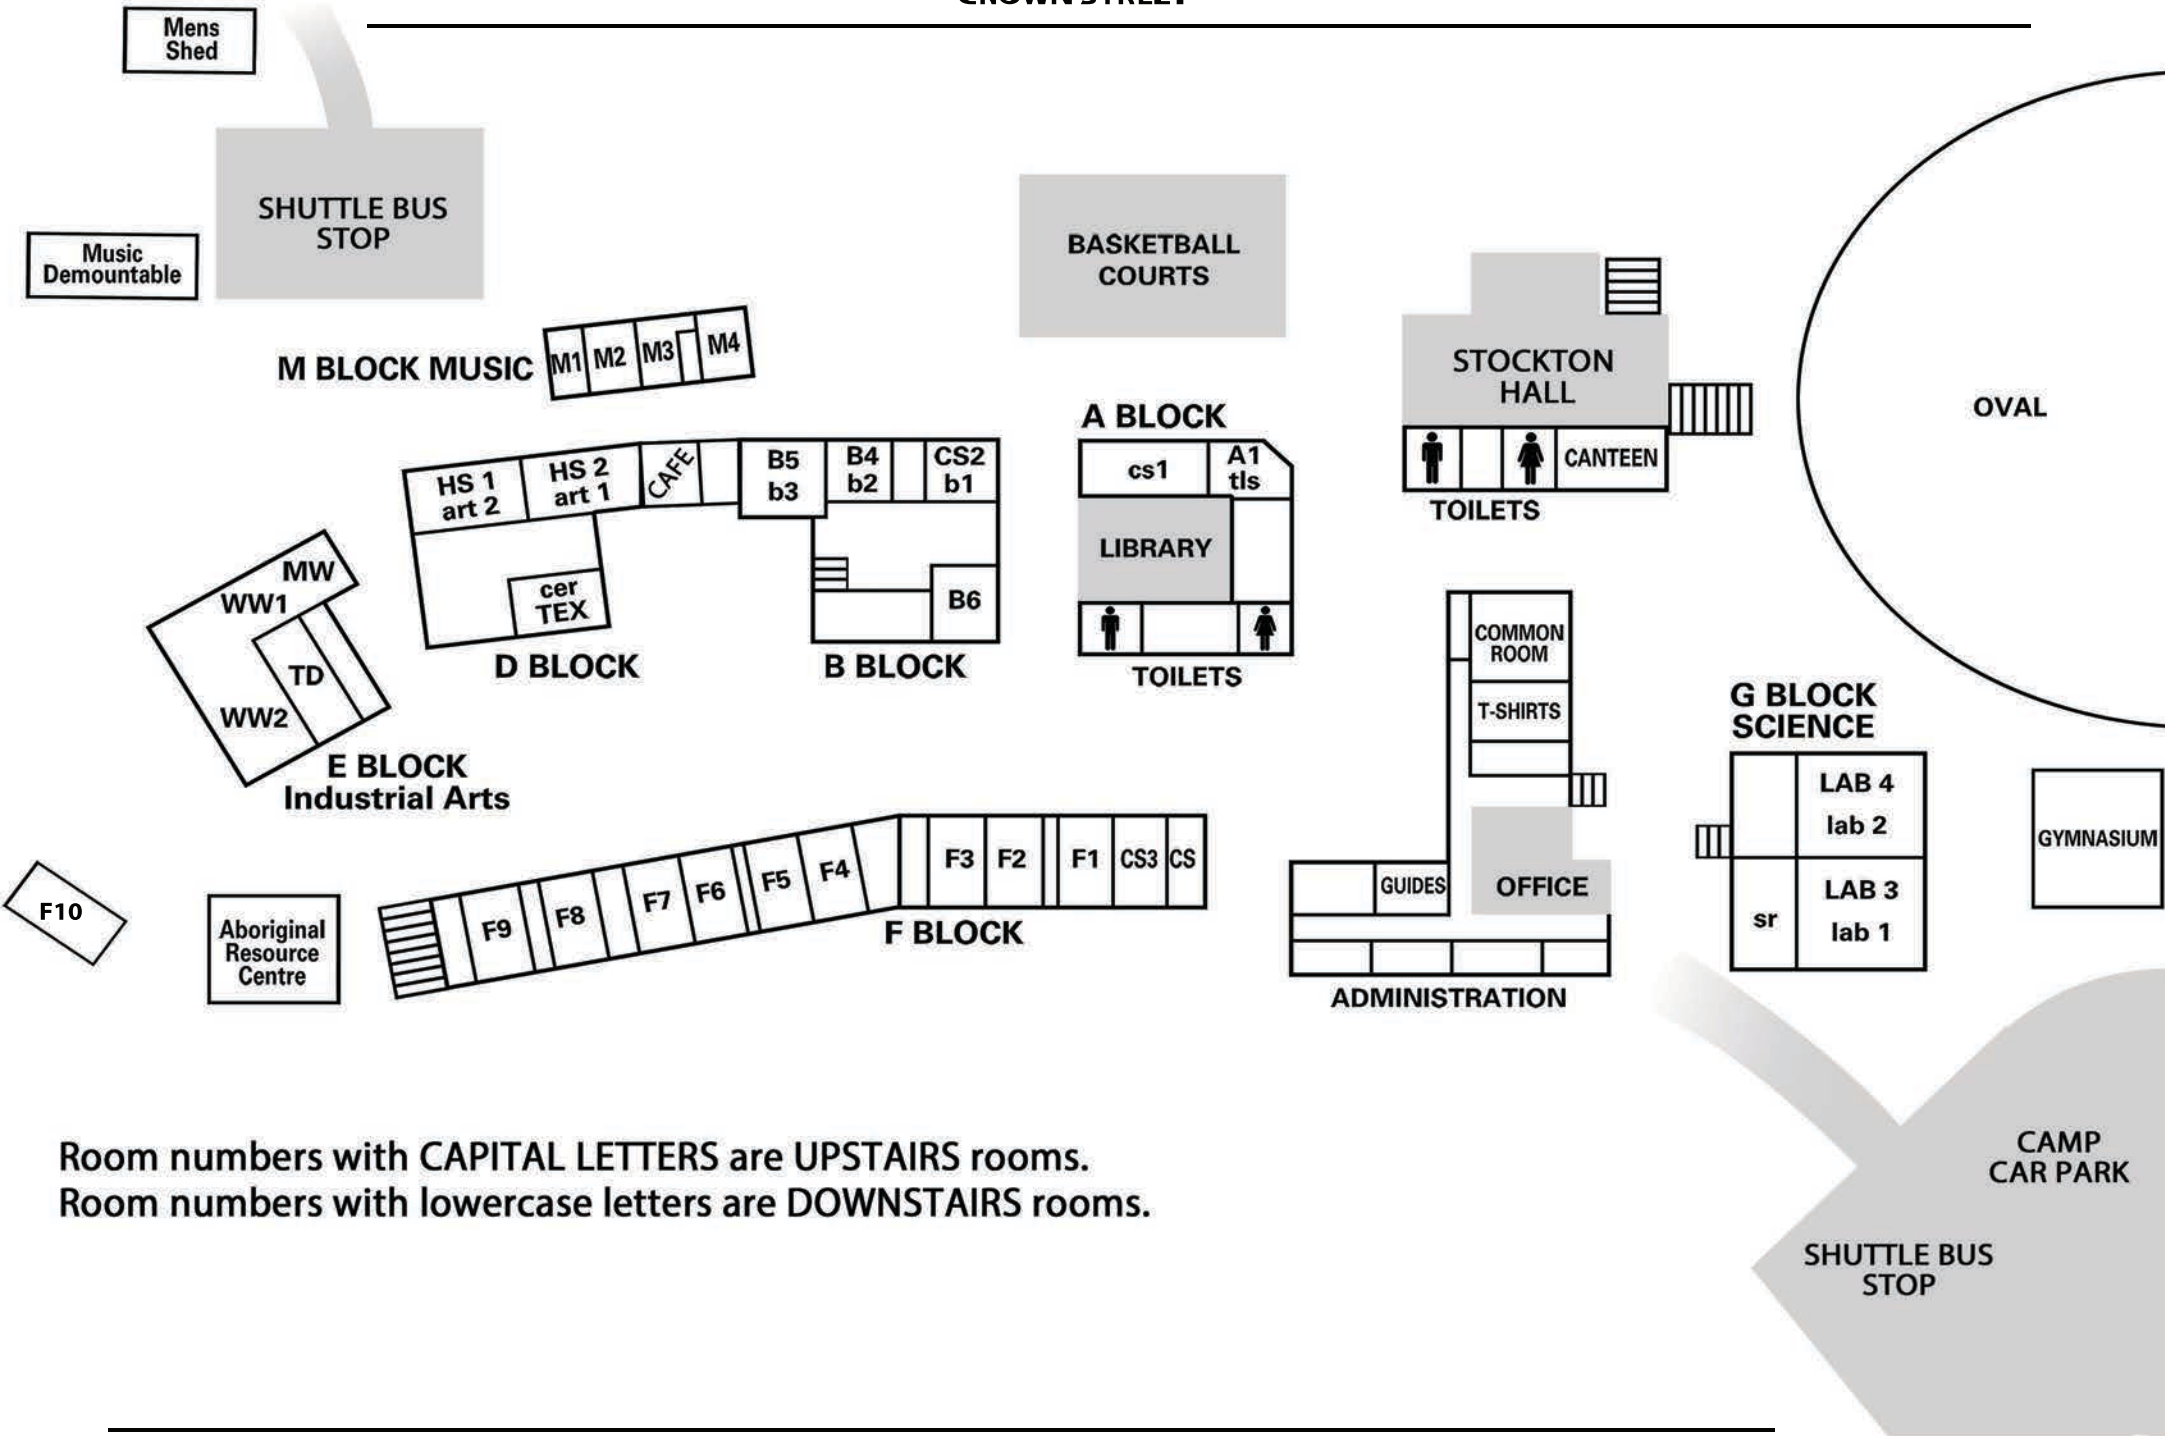

CROWN STREET

Room numbers with CAPITAL LETTERS are UPSTAIRS rooms.
 Room numbers with lowercase letters are DOWNSTAIRS rooms.

WATERFALL WAY